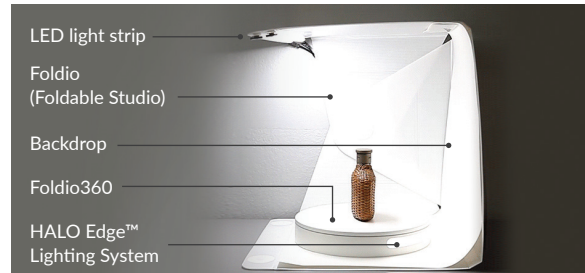

AUTOMATIC SHOOTING SYSTEM

The Foldio360 uses Bluetooth and IR sensors to connect directly with your smartphone and DSLR camera. Once you click the start button, it will automatically rotate, take photos and combine them to create one final 360° image.

HALO EDGE™ LIGHT SYSTEM

Foldio360 has a unique feature called Halo Edge light system to further enhance the quality of your 360° images. This helps eliminate any boundary line to create high quality 360° images.

SHARE YOUR 360° IMAGES

Foldio360 photography tool is an intuitive, easy-to-use system that allows you to upload and share your 360° images to your blog, online store and other websites.

TURNTABLE

SETUP

AUTO ROTATION